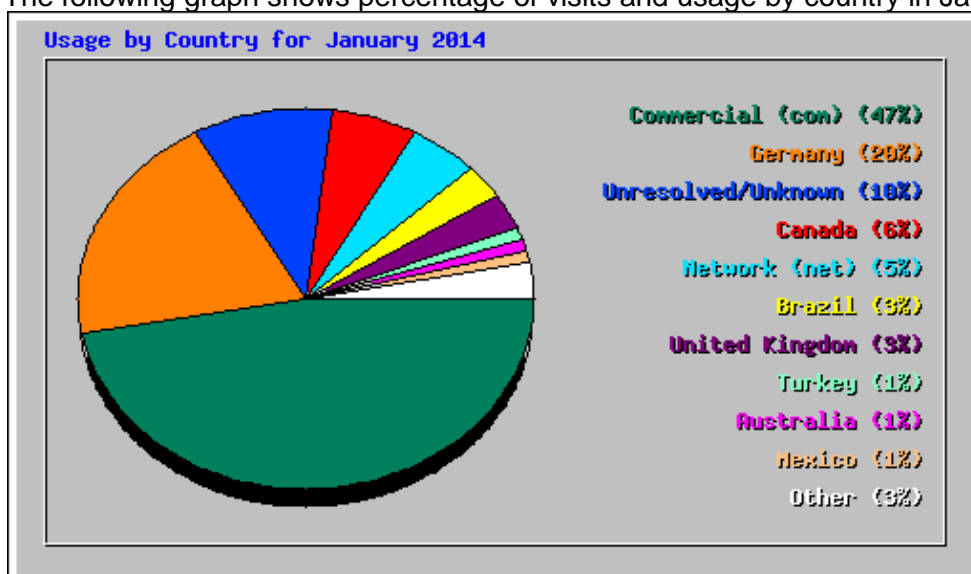

Akeley Parish Council Cpanel Statistics

This is an example of **Top 20 search strings** for January 2014.

Top 20 of 22 Total Search Strings			
#	Hits		Search String
1	9	18.75%	akeley village hall
2	7	14.58%	community
3	5	10.42%	http://akeleyparishcouncil.gov.uk/page_id=40
4	4	8.33%	war names
5	3	6.25%	akeley parish council
6	2	4.17%	akeley
7	2	4.17%	akeley village
8	2	4.17%	nhs 111
9	1	2.08%	akeley bin collection
10	1	2.08%	akeley bucks
11	1	2.08%	akeley uk
12	1	2.08%	akeley village hall milton keynes
13	1	2.08%	avdc large item collection
14	1	2.08%	buckingham lunch clubs
15	1	2.08%	freecre
16	1	2.08%	gardening club colouring sheets
17	1	2.08%	national street van association
18	1	2.08%	notice of vacancy parish council
19	1	2.08%	performance indicator parish council
20	1	2.08%	picture of village coummity

Usage by Country

The following graph shows percentage of visits and usage by country in January 2014.