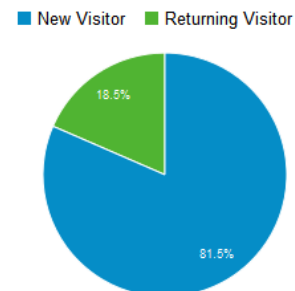

Akeley Parish Council Website Statistics 2014

The following data has been collected on the 24th February 2014 and reflects a 12 month usage of the Akeley Parish Council website. Three sources of information have been used, urlspy.co.uk, Google analytics and the Akeley Parish Council cpanel.

Urlspy.co.uk

	2013	2014
Rank in United Kingdom	680,939	604,925
Worldwide Rank	21,424,729	21,424,729
Monthly pages viewed	1,021	1,021
Monthly visits	340	340
Estimated worth	£403.24	£437.54

Google Analytics

23rd January – 22nd February 2014

Demographics

Language	
Country/Territory	
City	
System	
Browser	
Operating System	
Service Provider	
Mobile	
Operating System	
Service Provider	

Language

	Visits	% Visits
1. en-us	121	50.84%
2. en-gb	84	35.29%
3. pt-br	12	5.04%
4. es	10	4.20%
5. it	2	0.84%
6. de	1	0.42%
7. en	1	0.42%
8. en-au	1	0.42%
9. fr-fr	1	0.42%
10. nl	1	0.42%