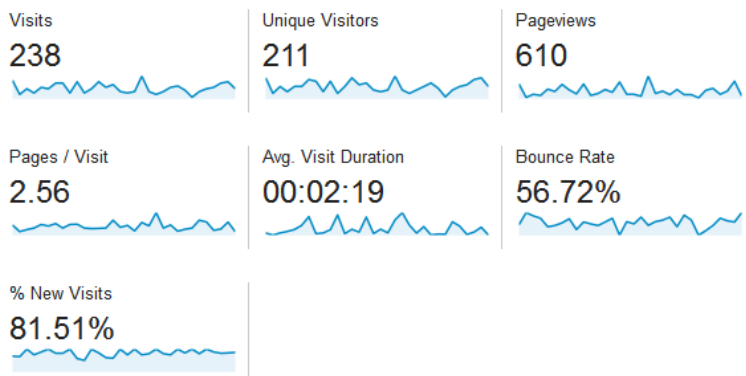

Akeley Parish Council Website Statistics 2014

The following data has been collected on the 24th February 2014 and reflects a 12 month usage of the Akeley Parish Council website. Three sources of information have been used, urlspy.co.uk, Google analytics and the Akeley Parish Council cpanel.

Urlspy.co.uk

	2013	2014
Rank in United Kingdom	680,939	604,925
Worldwide Rank	21,424,729	21,424,729
Monthly pages viewed	1,021	1,021
Monthly visits	340	340
Estimated worth	£403.24	£437.54

Google Analytics

23rd January – 22nd February 2014

Demographics

Language	
Country/Territory	
City	
System	
Browser	
Operating System	
Service Provider	
Mobile	
Operating System	
Service Provider	

Language

	Visits	% Visits
1. en-us	121	50.84%
2. en-gb	84	35.29%
3. pt-br	12	5.04%
4. es	10	4.20%
5. it	2	0.84%
6. de	1	0.42%
7. en	1	0.42%
8. en-au	1	0.42%
9. fr-fr	1	0.42%
10. nl	1	0.42%